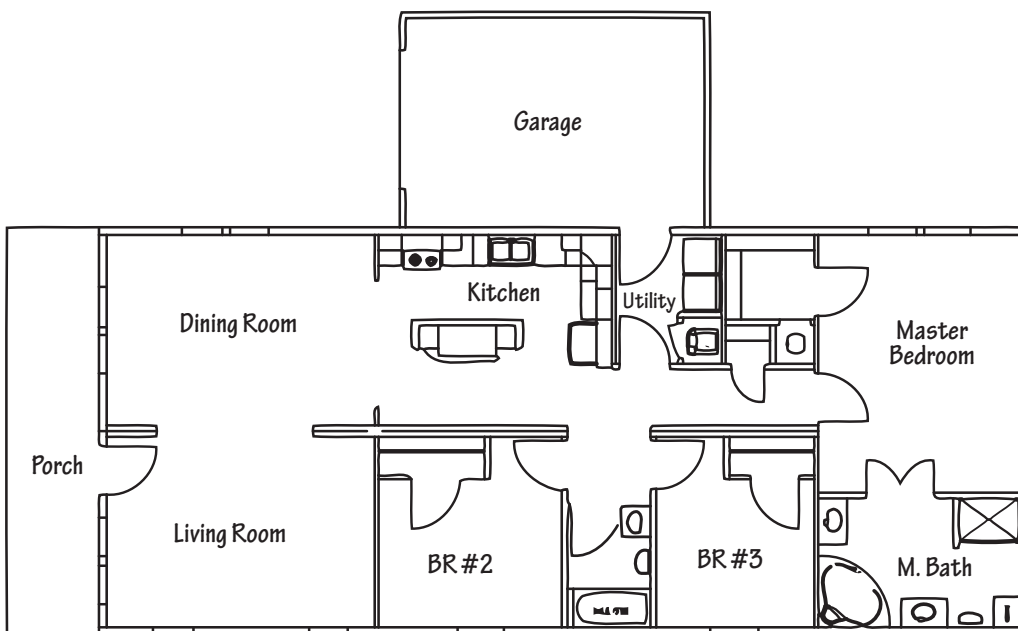

HOPE Ministry Center

680 West Main St
Wytheville, VA 24382
www.wythehope.org

1 (877) 818-8680
(276) 228-6280

1,580 square feet 3 Bedroom / 2 Bath